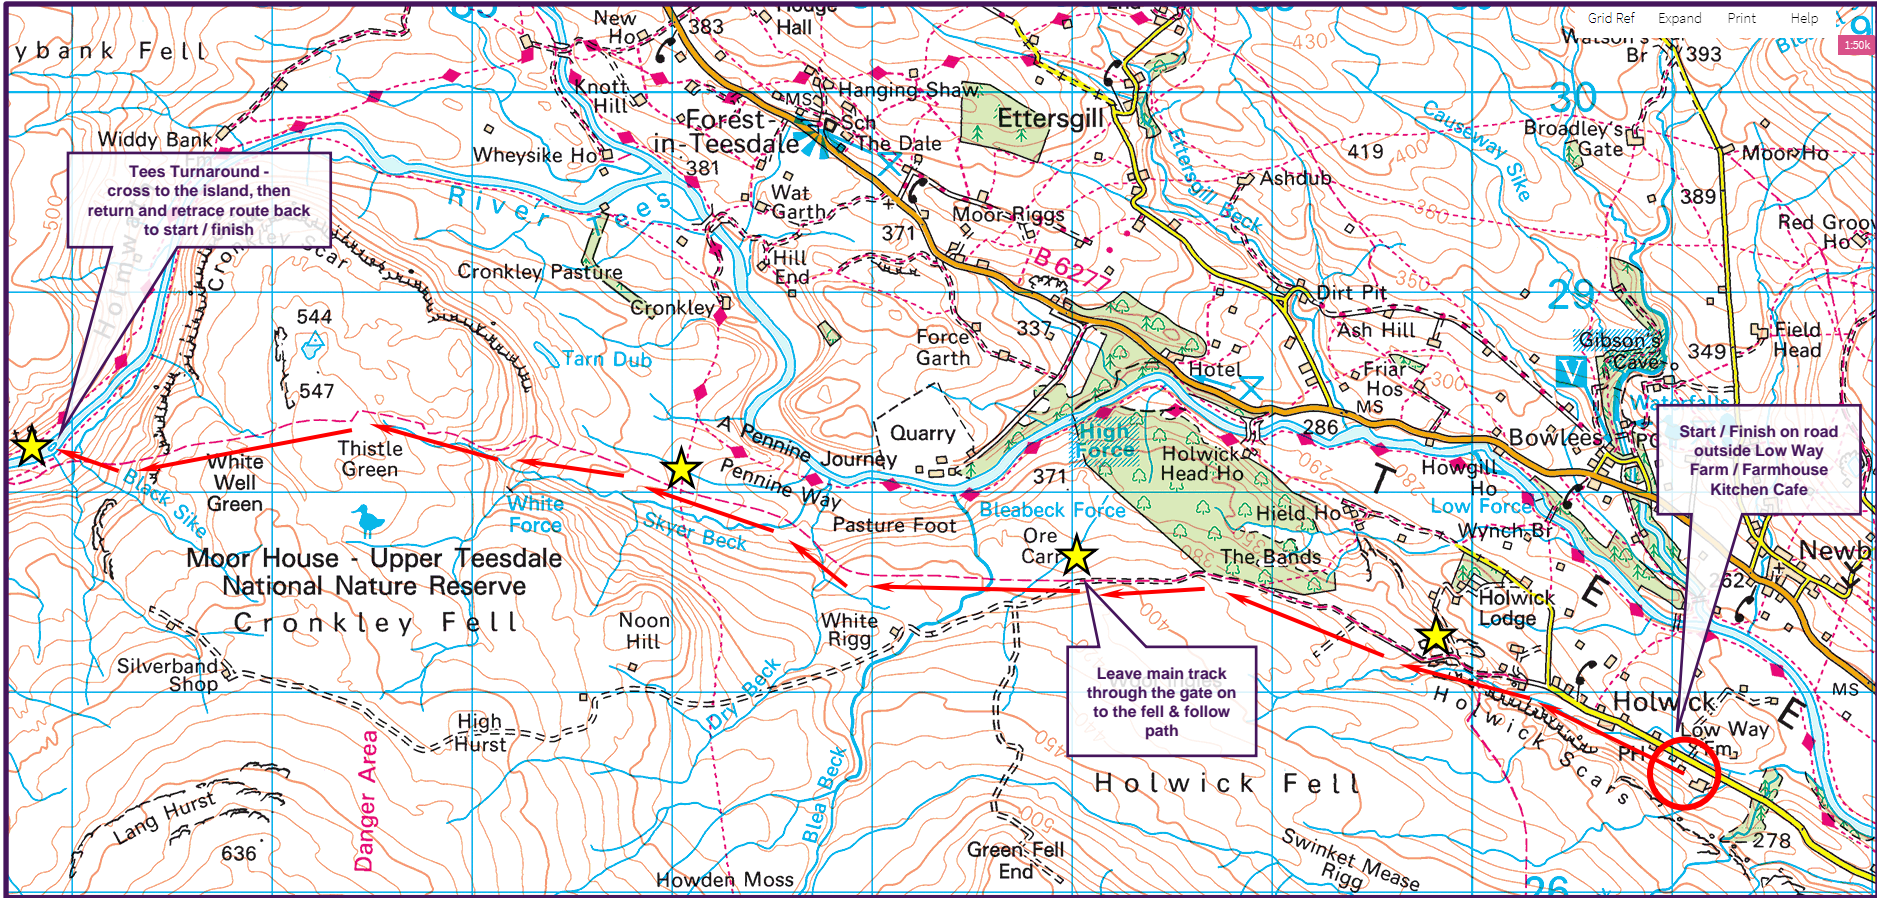

**DURHAM  
FELL  
RUNNERS**

# Cronkley Fell Race

**Marshall Location** ★

**Race Route (out and back)** ←

**Distance** – 17.1 km (10.6 miles)  
**Climb** – 560 m (1837 feet)