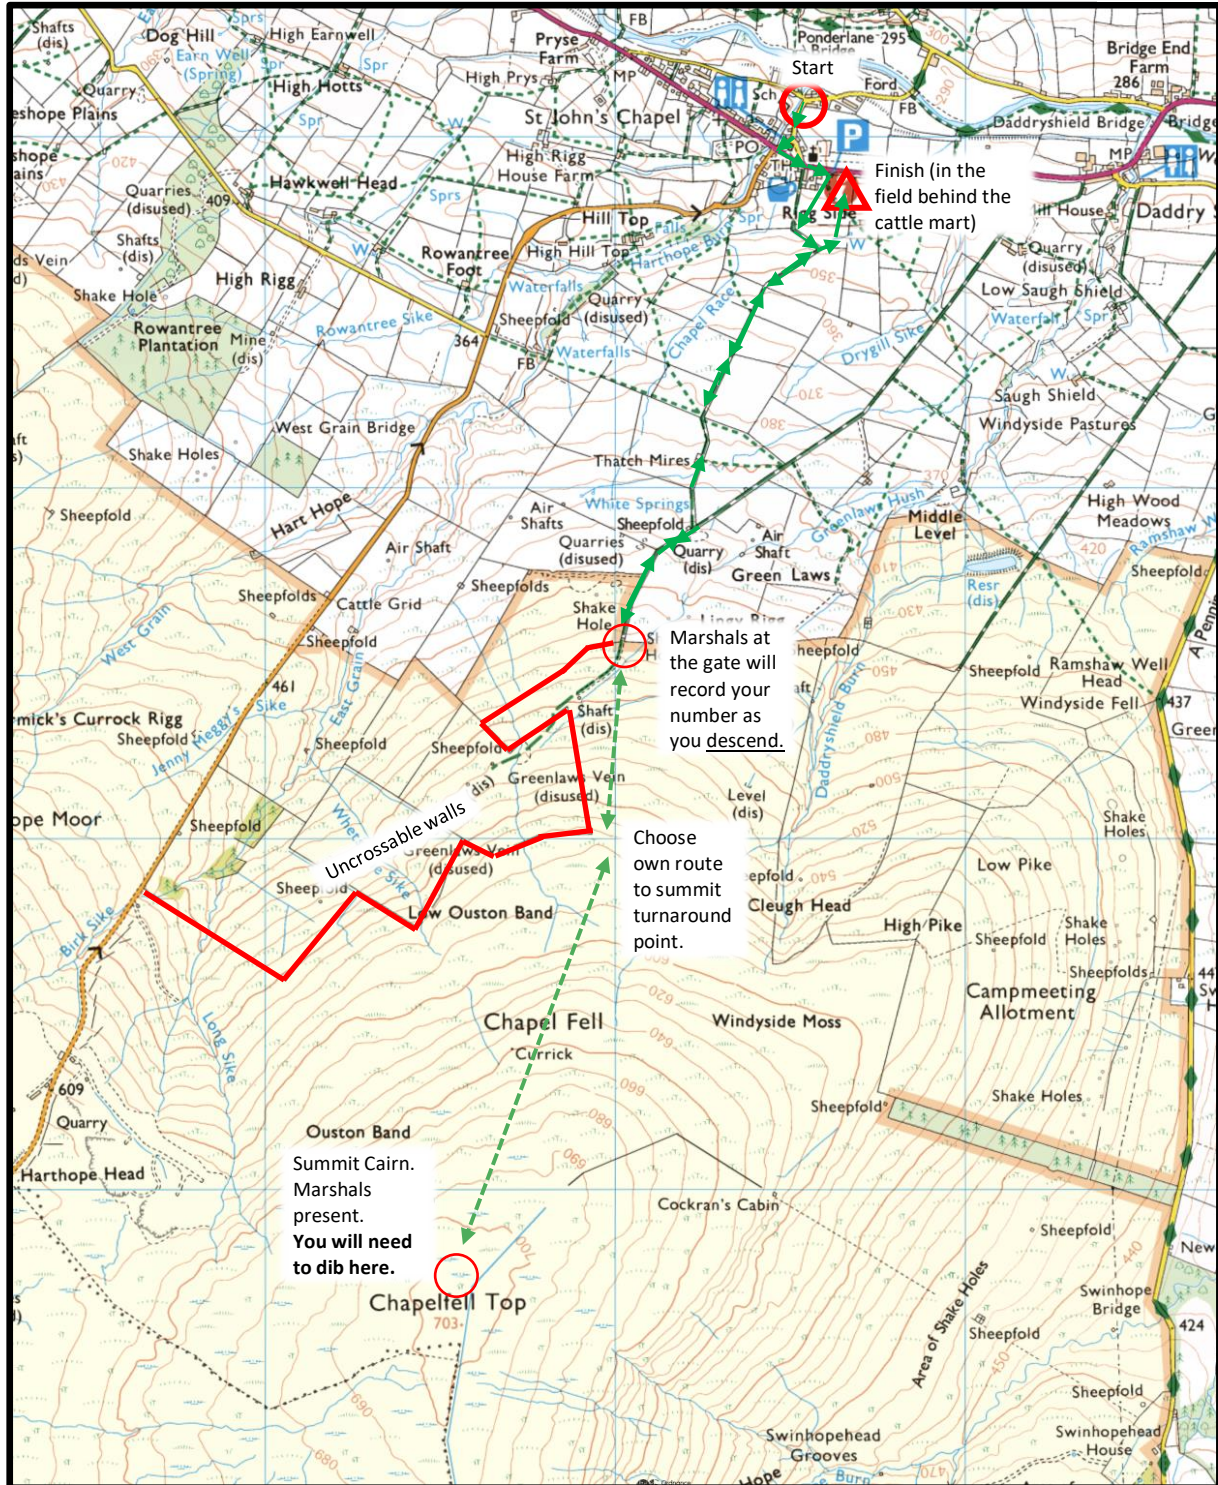

Chapelfell Top English Championship Edition 2023

*Note change to the start and finish location.

- This race route is not flagged at any point. Please make yourself familiar with the route and carry an appropriate map with you during the race.
- All walls and fences are uncrossable boundaries. Please respect our farmers and landowners by only crossing through gates.
- Please note the turnaround point is the summit cairn this is located North of the mapped summit of Chapelfell Top. There will be marshals at the summit cairn. You will need to dib here.

Grid references: Gate 8802 3648 Summit Cairn 8761 3480

****PLEASE DO NOT RECCE THE START OR FINISH THROUGH THE FIELD BEHIND THE CATTLE MART. THIS IS PRIVATE LAND. THE RACE ROUTE CAN BE JOINED BY USING THE PATH IN BETWEEN THE CHATTERBOX CAFÉ AND THE GOLDEN LION PUB****