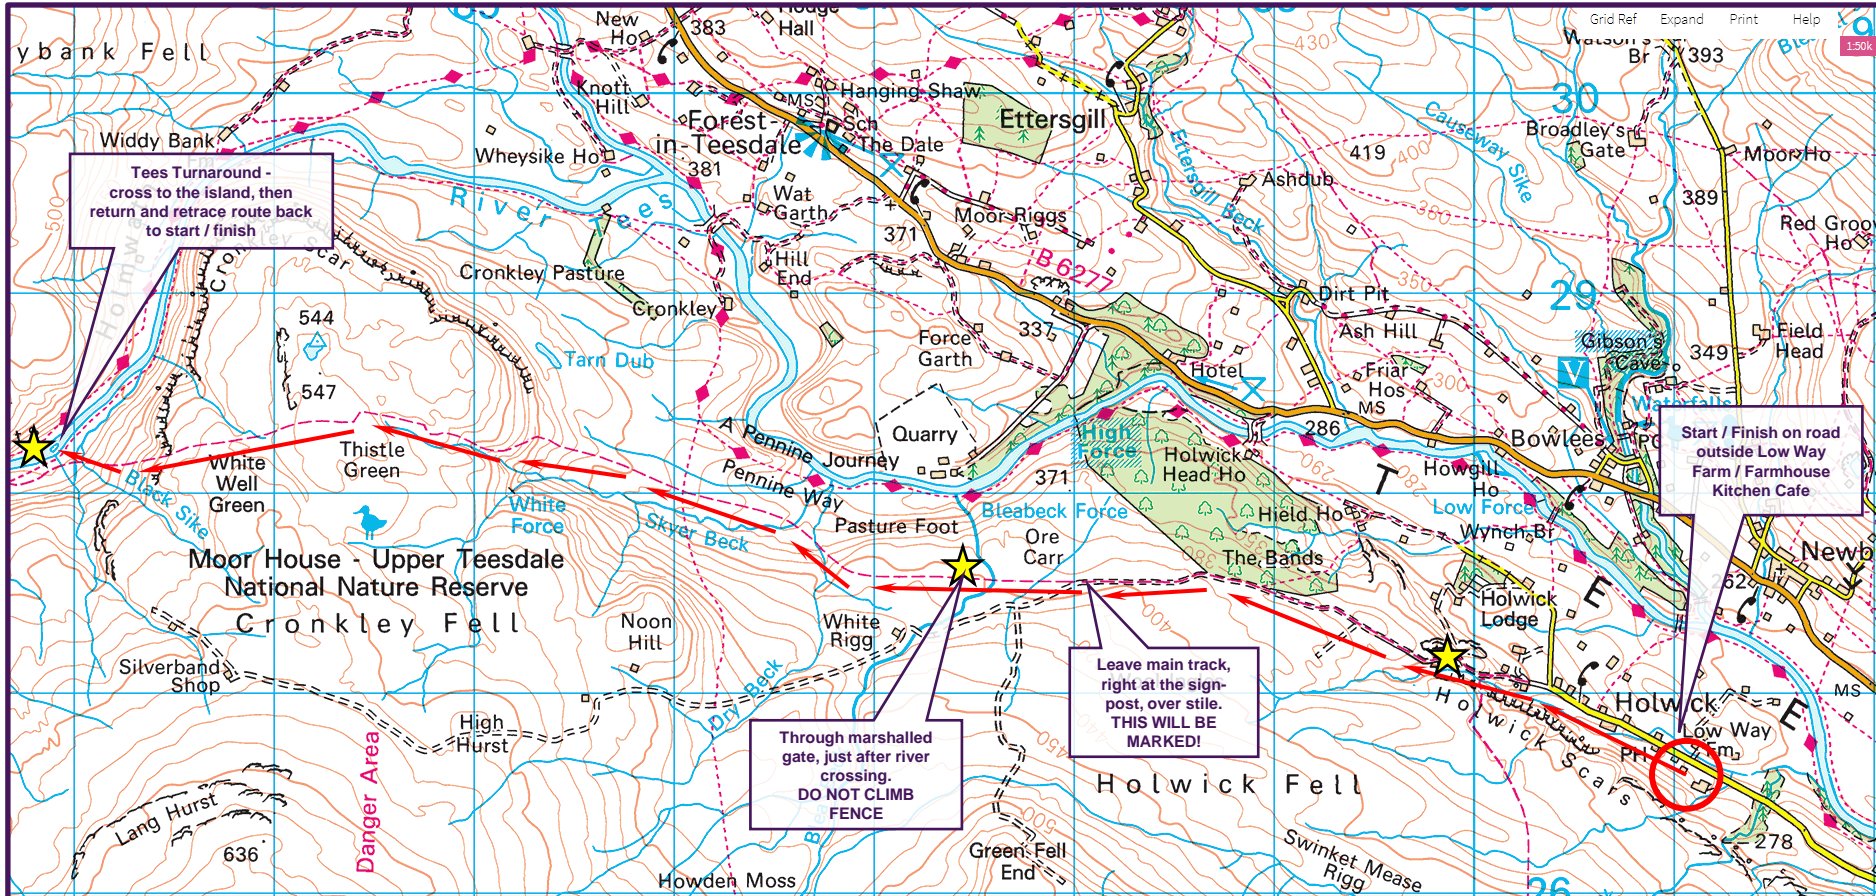

**DURHAM
FELL
RUNNERS**

Cronkley Fell Race

Marshall Location ★

Race Route (out and back) ←

Distance – 17.1 km (10.6 miles)

Climb – 560 m (1837 feet)